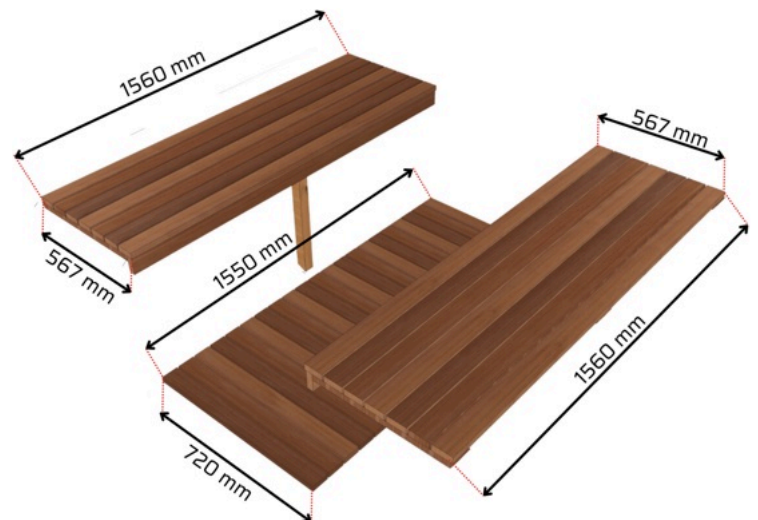

Heater

*Heater and stones not included

Luma Cosy 225 dimensions

Dimensions

4.5m³ of sauna room

2275L x 1940Ø x 2040H

People Capacity

Comfortably fits 2 people

*Measurements on stencil instruction excludes end plates. Luma Cosy 225 actual length is 2275mm.