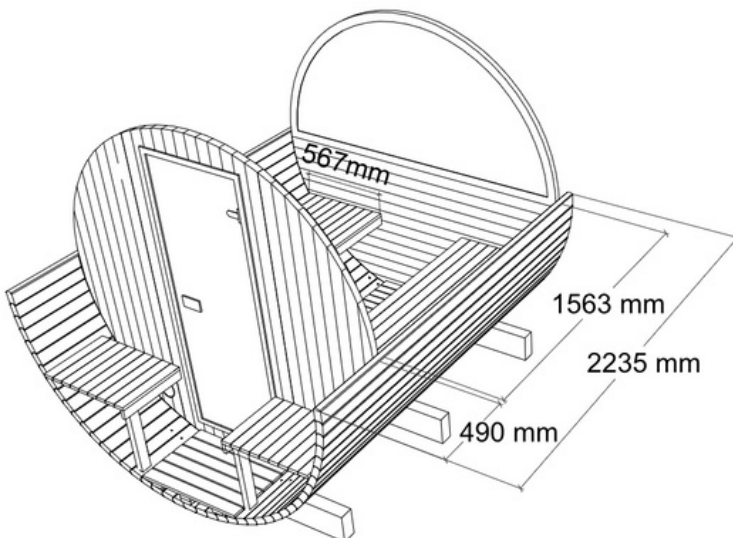

Heater

*Heater and stones not included

Luma Cosy 225 dimensions

Dimensions

4.5m³ of sauna room

2275L x 1940Ø x 2040H

People Capacity

Comfortably fits 2 people

*Measurements on stencil instruction excludes end plates. Luma Cosy 225 actual length is 2275mm.