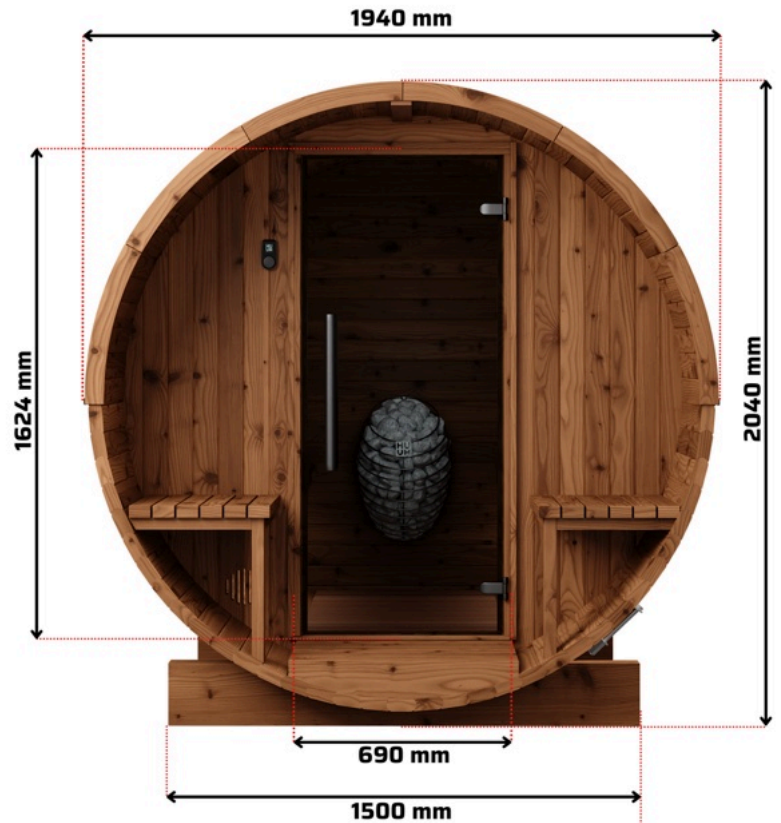

Thermo
BARREL

Luma Cosy 225

With Terrace

Luma Cosy 225 **With Terrace**

Features

8mm tempered glass door
Thermo Aspen floors and benches
2x Terrace benches
Panoramic half rear window

Free inclusions

Roof shingles
LED wall lights
Black exterior finish

Heater

*Heater and stones not included

Luma Cosy 225 dimensions

Dimensions

4.5m³ of sauna room

2275L x 1940Ø x 2040H

People Capacity

Comfortably fits 2 people

*Measurements on stencil instruction excludes end plates. Luma Cosy 225 actual length is 2275mm.