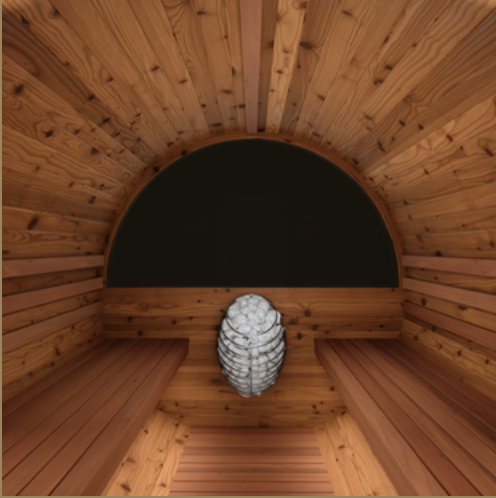

Thermory
BARREL

Halo Cosy 225

No Terrace

Halo Cosy 225 No Terrace

Features

8mm tempered glass door
Thermo Aspen floors and benches
40mm thick Thermo Spruce walls
Panoramic half rear window

Free inclusions

Roof shingles
LED wall lights
Oil exterior finish

Heater

*Heater and stones not included

Halo Cosy 225 dimensions

Dimensions

5.5m³ of sauna room

2275L x 1940Ø x 2040H

People Capacity

Comfortably fits 4 people

*Measurements on stencil instruction excludes end plates. Halo Cosy 225 actual length is 2275mm.