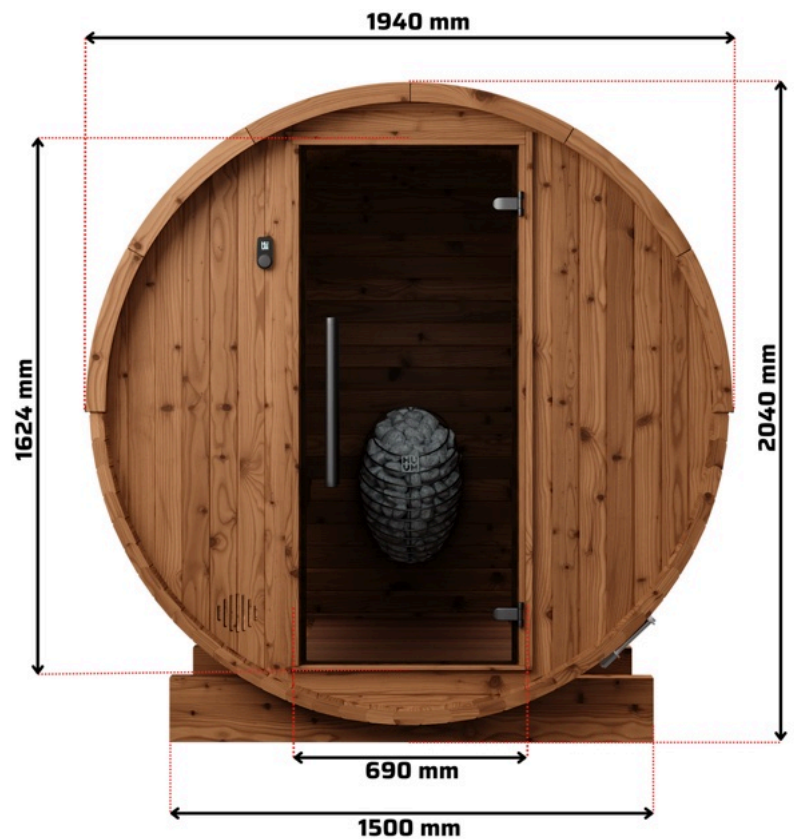

Thermory
BARREL

Halo Cosy 225

No Terrace

Halo Cosy 225 No Terrace

Features

8mm tempered glass door
Thermo Aspen floors and benches
40mm thick Thermo Spruce walls
Panoramic half rear window

Free inclusions

Roof shingles
LED wall lights
Oil exterior finish

Heater

*Heater and stones not included

Halo Cosy 225 dimensions

Dimensions

5.5m³ of sauna room

2275L x 1940Ø x 2040H

People Capacity

Comfortably fits 4 people

*Measurements on stencil instruction excludes end plates. Halo Cosy 225 actual length is 2275mm.