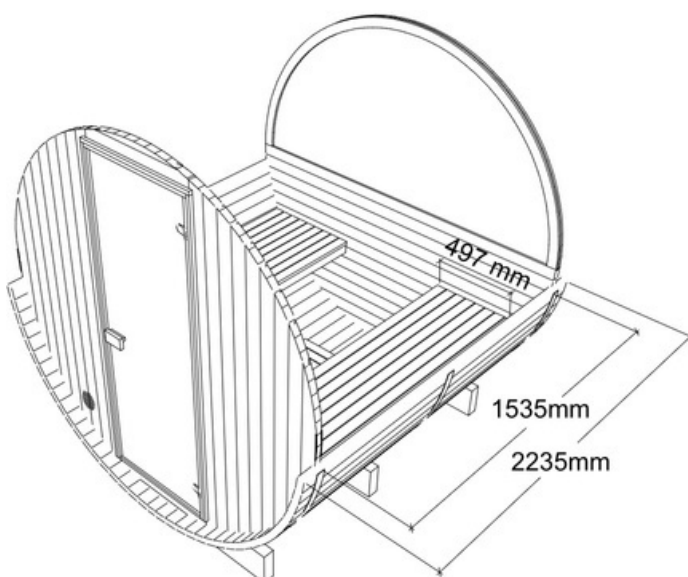

Thermory
BARREL

Halo Cosy 225

No Terrace

Halo Cosy 225 No Terrace

Features

8mm tempered glass door
Thermo Aspen floors and benches
40mm thick Thermo Spruce walls
Panoramic half rear window

Free inclusions

Roof shingles
LED wall lights
Oil exterior finish

Heater

*Heater and stones not included

Halo Cosy 225 dimensions

Dimensions

5.5m³ of sauna room

2275L x 1940Ø x 2040H

People Capacity

Comfortably fits 4 people

*Measurements on stencil instruction excludes end plates. Halo Cosy 225 actual length is 2275mm.