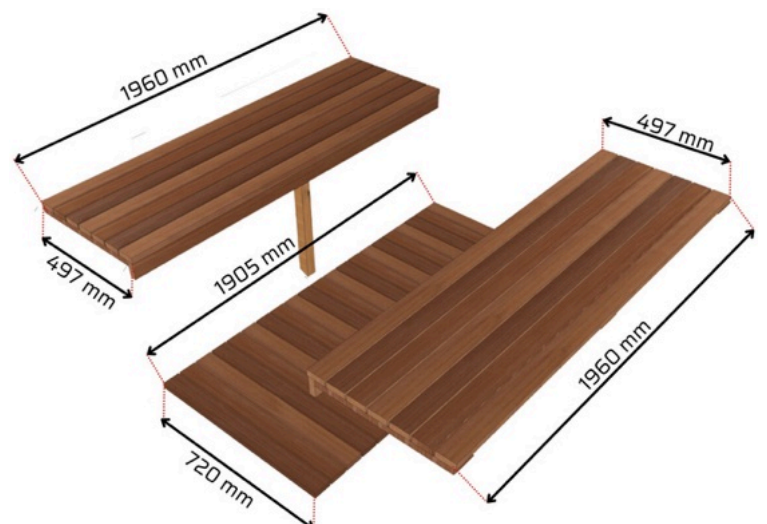

Thermory
BARREL

Halo Cosy 225

No Terrace

Halo Cosy 225 No Terrace

Features

8mm tempered glass door
Thermo Aspen floors and benches
40mm thick Thermo Spruce walls
Panoramic half rear window

Free inclusions

Roof shingles
LED wall lights
Oil exterior finish

Heater

*Heater and stones not included

Halo Cosy 225 dimensions

Dimensions

5.5m³ of sauna room

2275L x 1940Ø x 2040H

People Capacity

Comfortably fits 4 people

*Measurements on stencil instruction excludes end plates. Halo Cosy 225 actual length is 2275mm.