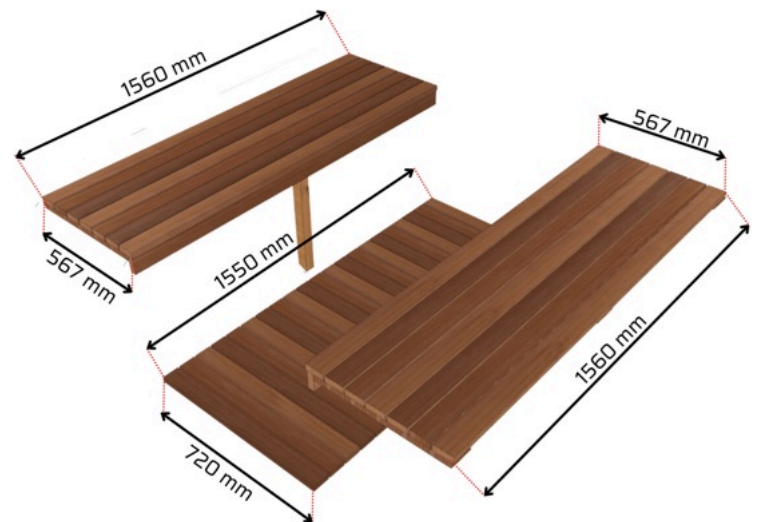

Thermo
BARREL

Halo Cosy 180

No Terrace

Halo Cosy 180 No Terrace

Features

8mm tempered glass door
Thermo Aspen floors and benches
40mm thick Thermo Spruce walls
Panoramic half rear window

Free inclusions

Roof shingles
LED wall lights
Oil exterior finish

Heater

*Heater and stones not included

Halo Cosy 180 dimensions

Dimensions

4.3m³ of sauna room

1875L x 1940Ø x 2040H

People Capacity

Comfortably fits 2 people

*Measurements on stencil instruction excludes end plates. Halo Cosy 180 actual length is 1875mm.