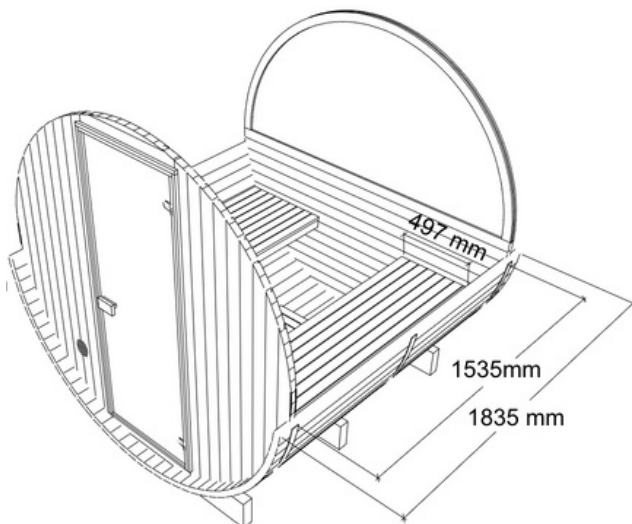

Thermo
BARREL

Halo Cosy 180

No Terrace

Halo Cosy 180 No Terrace

Features

8mm tempered glass door
Thermo Aspen floors and benches
40mm thick Thermo Spruce walls
Panoramic half rear window

Free inclusions

Roof shingles
LED wall lights
Oil exterior finish

Heater

*Heater and stones not included

Halo Cosy 180 dimensions

Dimensions

4.3m³ of sauna room

1875L x 1940Ø x 2040H

People Capacity

Comfortably fits 2 people

*Measurements on stencil instruction excludes end plates. Halo Cosy 180 actual length is 1875mm.