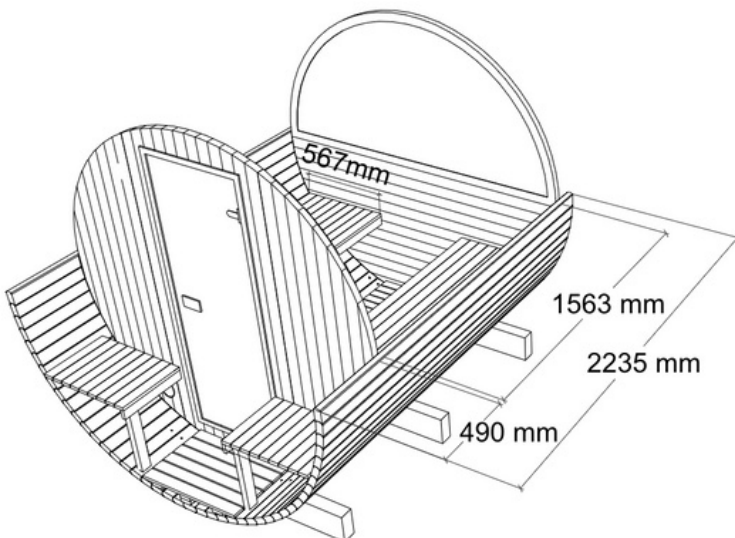

Free inclusions

Roof shingles
LED Wall Lights
Black exterior finish

Heater

*Heater and stones not included

Luma Cosy 225 dimensions

Dimensions

4.5m³ of sauna room

2275L x 1940Ø x 2040H

People Capacity

Comfortably fits 2 people

*Picture for dimensions only.

*Measurements on stencil instruction excludes decorative end plates. Luma Cosy 225 actual length is 2275mm.