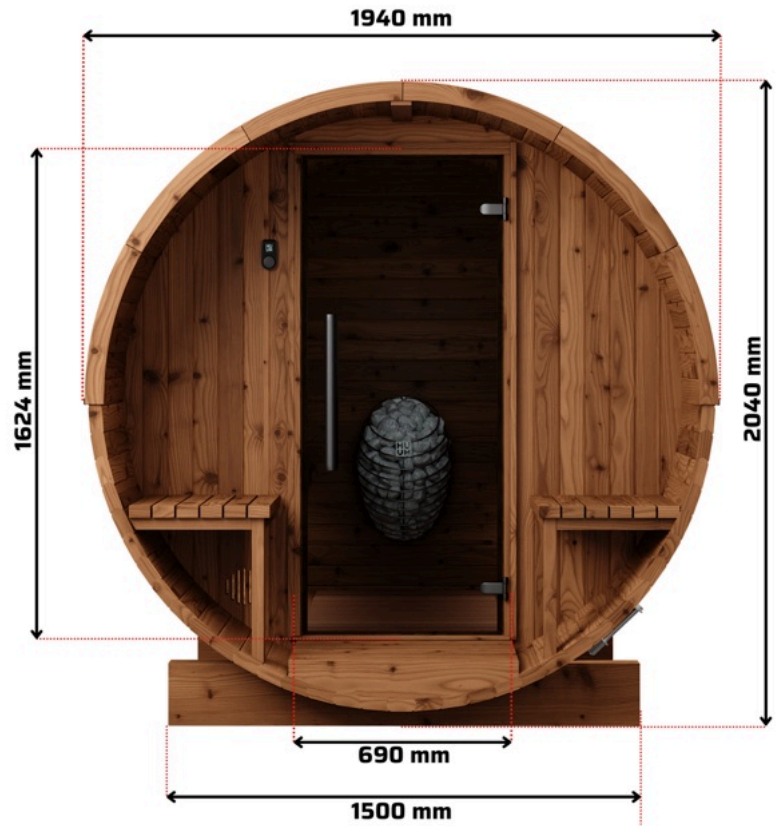

Thermo
BARREL

Luma Cosy 225

Black With Terrace

Luma Cosy 225

Black With Terrace

Features

8mm tempered glass door
2x Outdoor terrace benches
hermo Aspen floors and benches
40mm thick Thermo Spruce walls
Panoramic half rear window

Free inclusions

Roof shingles
LED Wall Lights
Black exterior finish

Heater

*Heater and stones not included

Luma Cosy 225 dimensions

Dimensions

4.5m³ of sauna room

2275L x 1940Ø x 2040H

People Capacity

Comfortably fits 2 people

*Picture for dimensions only.

*Measurements on stencil instruction excludes decorative end plates. Luma Cosy 225 actual length is 2275mm.