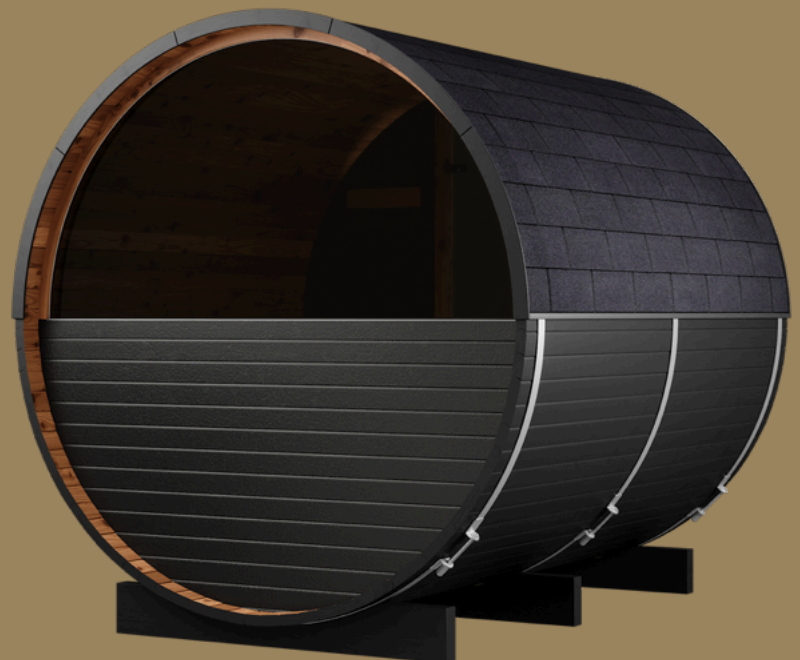

Thermo
BARREL

Luma Cosy 225

Black With Terrace

Luma Cosy 225

Black With Terrace

Features

8mm tempered glass door
2x Outdoor terrace benches
hermo Aspen floors and benches
40mm thick Thermo Spruce walls
Panoramic half rear window

Free inclusions

Roof shingles
LED Wall Lights
Black exterior finish

Heater

*Heater and stones not included

Luma Cosy 225 dimensions

Dimensions

4.5m³ of sauna room

2275L x 1940Ø x 2040H

People Capacity

Comfortably fits 2 people

*Picture for dimensions only.

*Measurements on stencil instruction excludes decorative end plates. Luma Cosy 225 actual length is 2275mm.