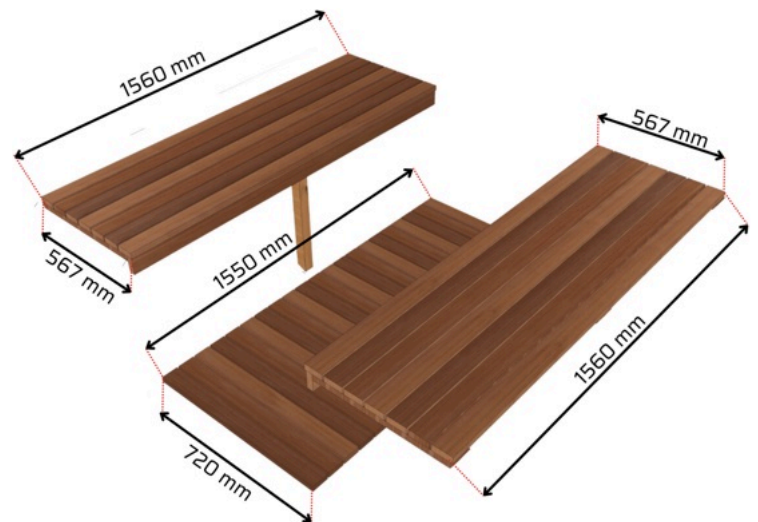

Thermo
BARREL

Luma Cosy 225

Black With Terrace

Luma Cosy 225

Black With Terrace

Features

8mm tempered glass door
2x Outdoor terrace benches
hermo Aspen floors and benches
40mm thick Thermo Spruce walls
Panoramic half rear window

Free inclusions

Roof shingles
LED Wall Lights
Black exterior finish

Heater

*Heater and stones not included

Luma Cosy 225 dimensions

Dimensions

4.5m³ of sauna room

2275L x 1940Ø x 2040H

People Capacity

Comfortably fits 2 people

*Picture for dimensions only.

*Measurements on stencil instruction excludes decorative end plates. Luma Cosy 225 actual length is 2275mm.