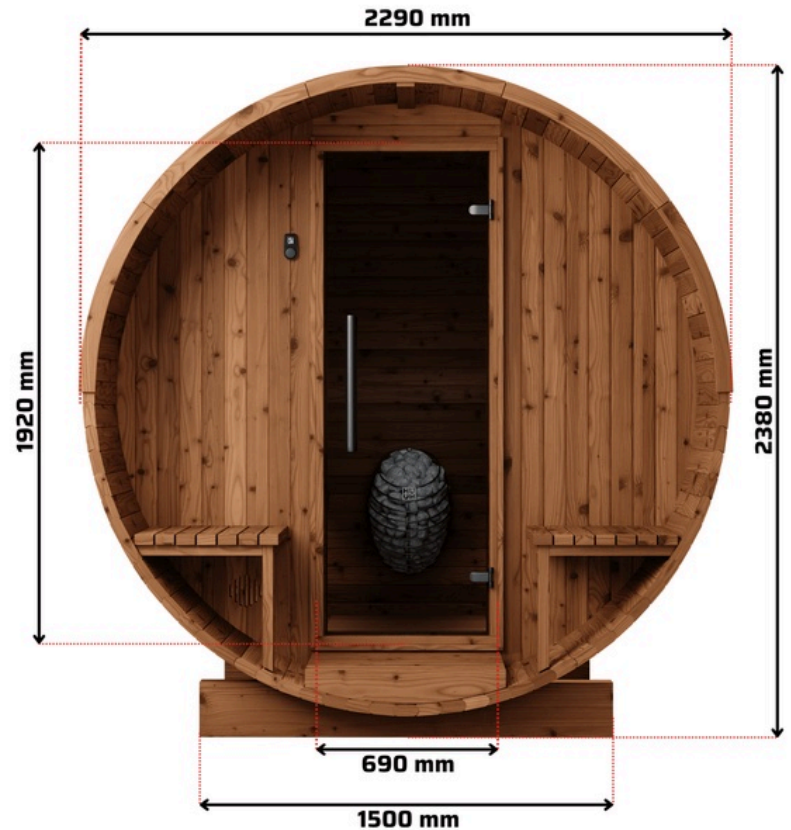

Luma Comfort 300

Black With Terrace

Luma Comfort 300 **Black With Terrace**

Features

8mm tempered glass door
Thermo Aspen floors and benches
2x Terrace benches
Panoramic half rear window

Free inclusions

Roof shingles
LED Wall Lights
Black exterior finish

Heater

*Heater and stones not included

Luma Comfort 300 dimensions

Dimensions

9.5m³ of sauna room

3010L x 2290Ø x 2380H

People Capacity

Comfortably fits 4-6 people

*Picture for dimensions only.

*Measurements on stencil instruction excludes decorative end plates. Luma Comfort 300 actual length is 3010mm.