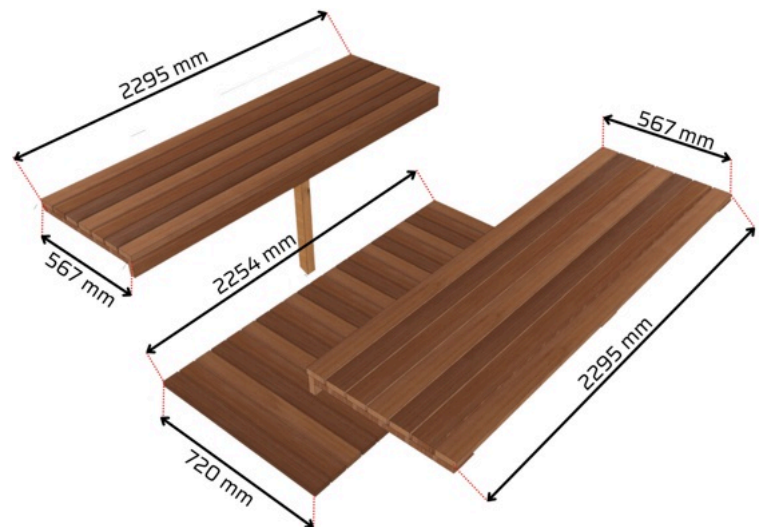

Heater

*Heater and stones not included

Luma Comfort 300 dimensions

Dimensions

9.5m³ of sauna room

3010L x 2290Ø x 2380H

People Capacity

Comfortably fits 4-6 people

*Picture for dimensions only.

*Measurements on stencil instruction excludes decorative end plates. Luma Comfort 300 actual length is 3010mm.