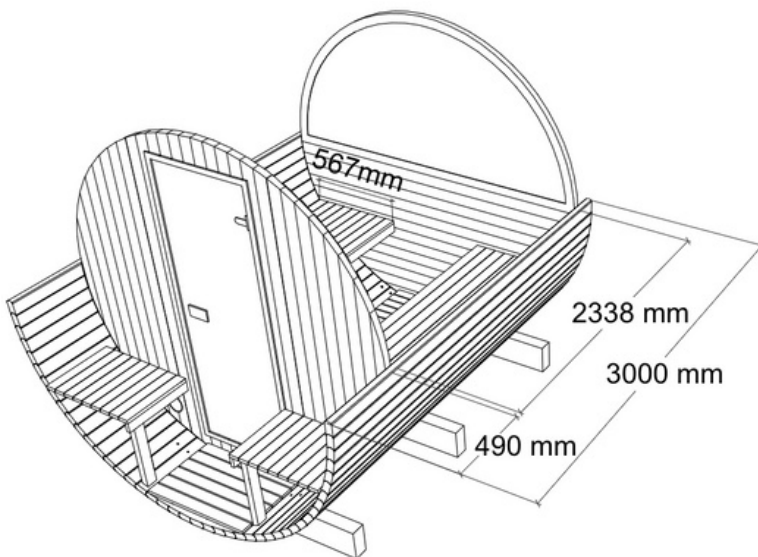

Heater

*Heater and stones not included

Luma Comfort 300 dimensions

Dimensions

9.5m³ of sauna room

3010L x 2290Ø x 2380H

People Capacity

Comfortably fits 4-6 people

*Picture for dimensions only.

*Measurements on stencil instruction excludes decorative end plates. Luma Comfort 300 actual length is 3010mm.