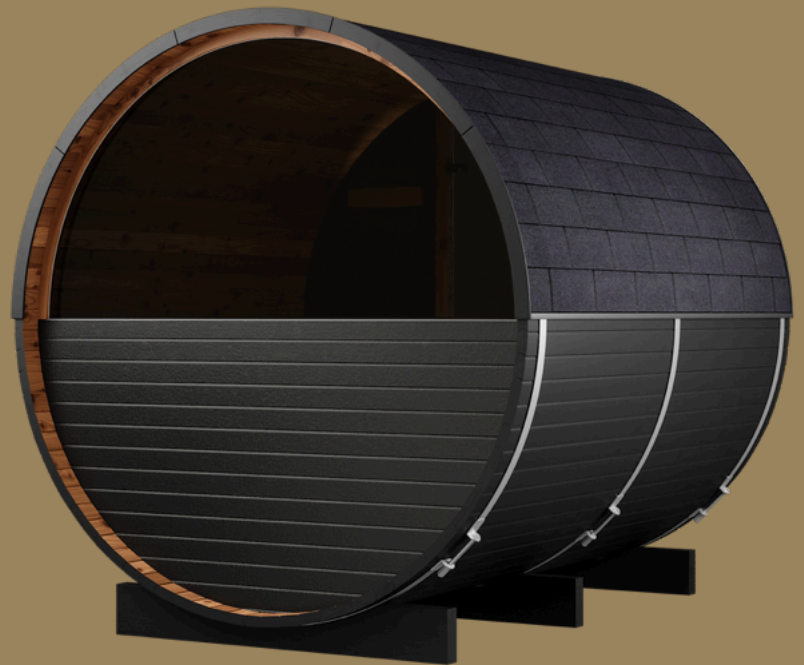

Thermo
BARREL

Luma Comfort 260

Black With Terrace

Luma Comfort 260 **Black With Terrace**

Features

8mm tempered glass door
2x outdoor terrace benches
hermo Aspen floors and benches
40mm thick Thermo Spruce walls
Panoramic half rear window

Free inclusions

Roof shingles
LED Wall Lights
Black exterior finish

Heater

*Heater and stones not included

Luma Comfort 260 dimensions

Dimensions

6.7m³ of sauna room

2640L x 2290Ø x 2380H

People Capacity

Comfortably fits 4-5 people

*Picture for dimensions only.

*Measurements on stencil instruction exclude decorative end plates. Luma Comfort 260 actual length is 2640mm.