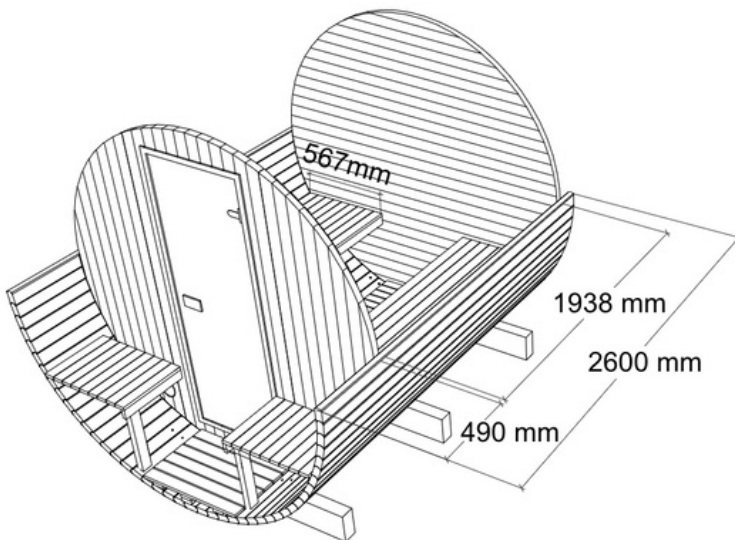

Free inclusions

Roof shingles
LED Wall Lights
Black exterior finish

Heater

*Heater and stones not included

Luma Comfort 260 dimensions

Dimensions

6.7m³ of sauna room

2640L x 2290Ø x 2380H

People Capacity

Comfortably fits 4-5 people

*Picture for dimensions only.

*Measurements on stencil instruction exclude decorative end plates. Luma Comfort 260 actual length is 2640mm.