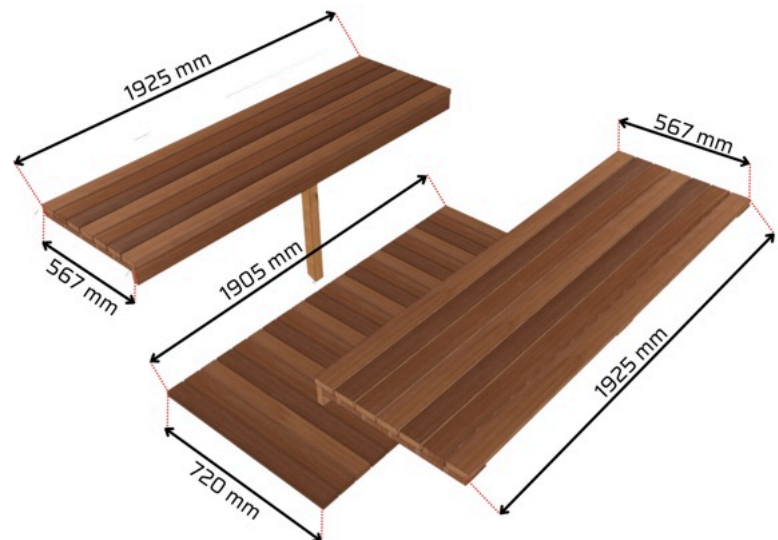

Thermo
BARREL

Luma Comfort 260

Black With Terrace

Luma Comfort 260 **Black With Terrace**

Features

8mm tempered glass door
2x outdoor terrace benches
hermo Aspen floors and benches
40mm thick Thermo Spruce walls
Panoramic half rear window

Free inclusions

Roof shingles
LED Wall Lights
Black exterior finish

Heater

*Heater and stones not included

Luma Comfort 260 dimensions

Dimensions

6.7m³ of sauna room

2640L x 2290Ø x 2380H

People Capacity

Comfortably fits 4-5 people

*Picture for dimensions only.

*Measurements on stencil instruction exclude decorative end plates. Luma Comfort 260 actual length is 2640mm.