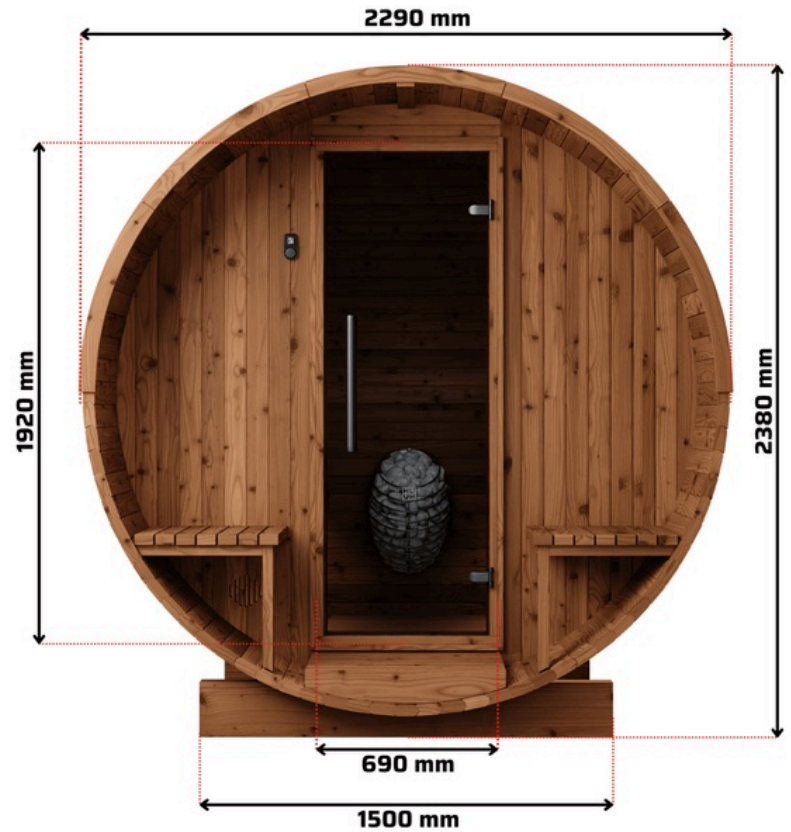

Thermo
BARREL

Luma Comfort 260

Black With Terrace

Luma Comfort 260 **Black With Terrace**

Features

8mm tempered glass door
2x outdoor terrace benches
hermo Aspen floors and benches
40mm thick Thermo Spruce walls
Panoramic half rear window

Free inclusions

Roof shingles
LED Wall Lights
Black exterior finish

Heater

*Heater and stones not included

Luma Comfort 260 dimensions

Dimensions

6.7m³ of sauna room

2640L x 2290Ø x 2380H

People Capacity

Comfortably fits 4-5 people

*Picture for dimensions only.

*Measurements on stencil instruction exclude decorative end plates. Luma Comfort 260 actual length is 2640mm.