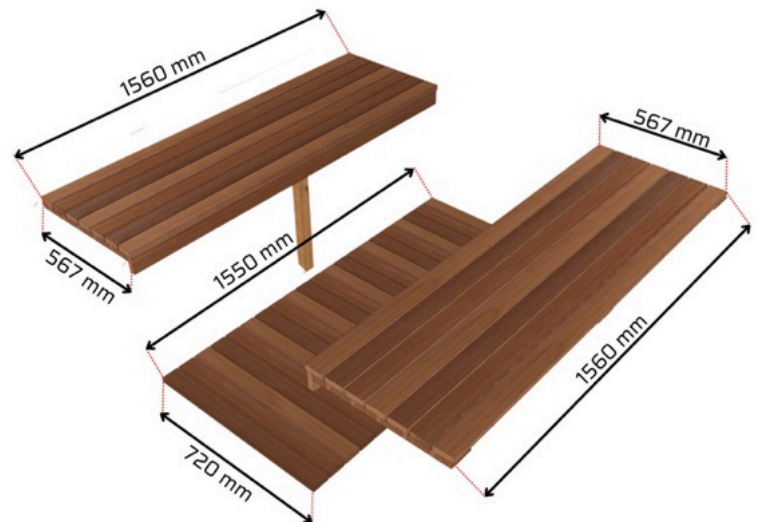

Free inclusions

Roof shingles
LED Wall Lights
Black exterior finish

Heater

*Heater and stones not included

Luma Comfort 225 dimensions

Dimensions

5.5m³ of sauna room

2275L x 2290Ø x 2380H

People Capacity

Comfortably fits 3-4 people

*Picture for dimensions only.

*Measurements on stencil instruction exclude decorative end plates. Luma Comfort 225 actual length is 2275mm.