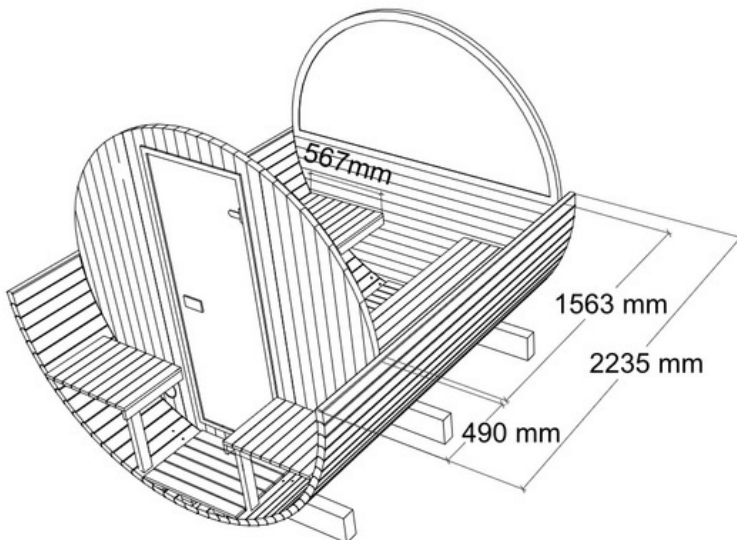

Free inclusions

Roof shingles
LED Wall Lights
Black exterior finish

Heater

*Heater and stones not included

Luma Comfort 225 dimensions

Dimensions

5.5m³ of sauna room

2275L x 2290Ø x 2380H

People Capacity

Comfortably fits 3-4 people

*Picture for dimensions only.

*Measurements on stencil instruction exclude decorative end plates. Luma Comfort 225 actual length is 2275mm.