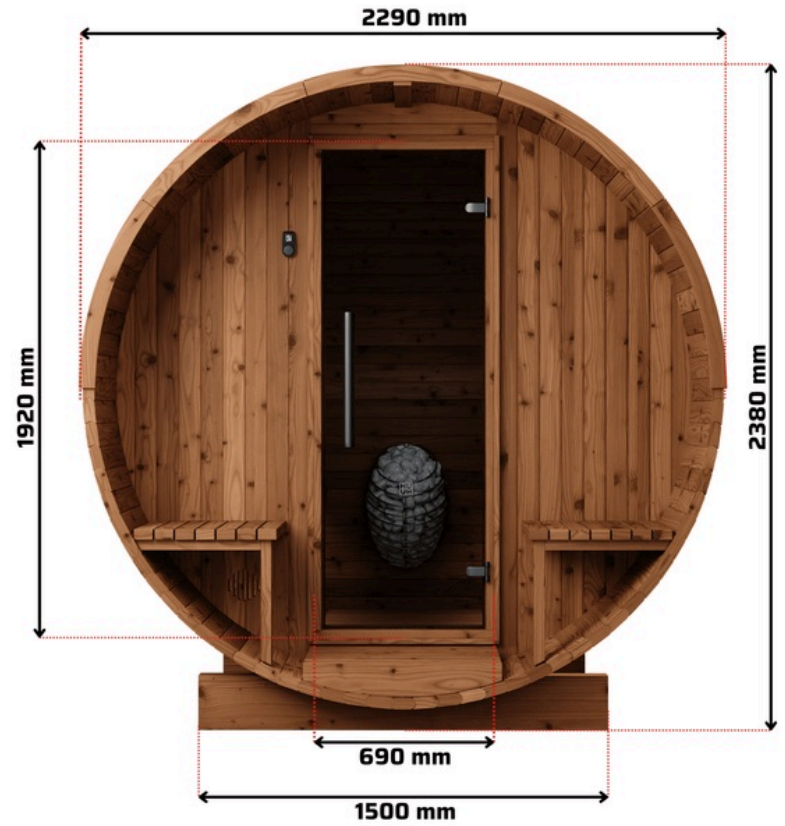

IGNITE

Thermory
BARREL

Luma Comfort 225

Black With Terrace

Luma Comfort 225 **Black With Terrace**

Features

8mm tempered glass door
Thermo Aspen floors
40mm thick Thermo Spruce walls
Panoramic half rear window

Free inclusions

Roof shingles
LED Wall Lights
Black exterior finish

Heater

*Heater and stones not included

Luma Comfort 225 dimensions

Dimensions

5.5m³ of sauna room

2275L x 2290Ø x 2380H

People Capacity

Comfortably fits 3-4 people

*Picture for dimensions only.

*Measurements on stencil instruction exclude decorative end plates. Luma Comfort 225 actual length is 2275mm.