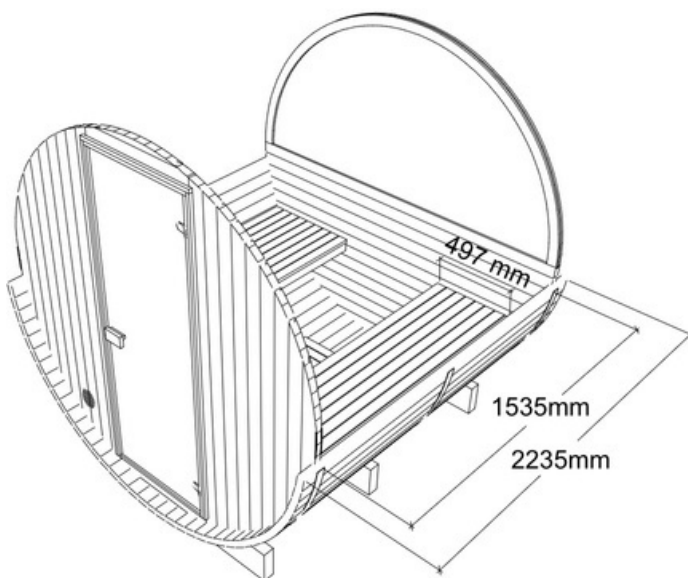

Heater

*Heater and stones not included

Halo Cosy 225 dimensions

Dimensions

5.5m³ of sauna room

2275L x 1940Ø x 2040H

People Capacity

Comfortably fits 4 people

*Picture for dimensions only.

*Measurements on stencil instruction excludes end plates. Halo Cosy 225 actual length is 2275mm.