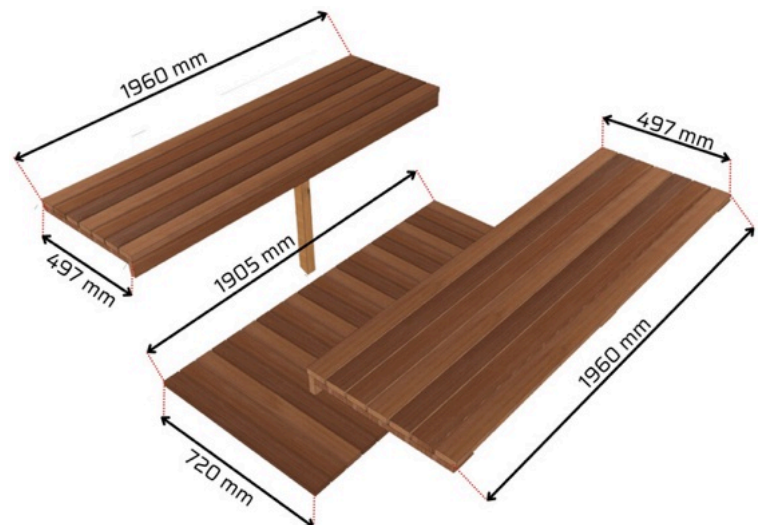

Heater

*Heater and stones not included

Halo Cosy 225 dimensions

Dimensions

5.5m³ of sauna room

2275L x 1940Ø x 2040H

People Capacity

Comfortably fits 4 people

*Picture for dimensions only.

*Measurements on stencil instruction excludes end plates. Halo Cosy 225 actual length is 2275mm.