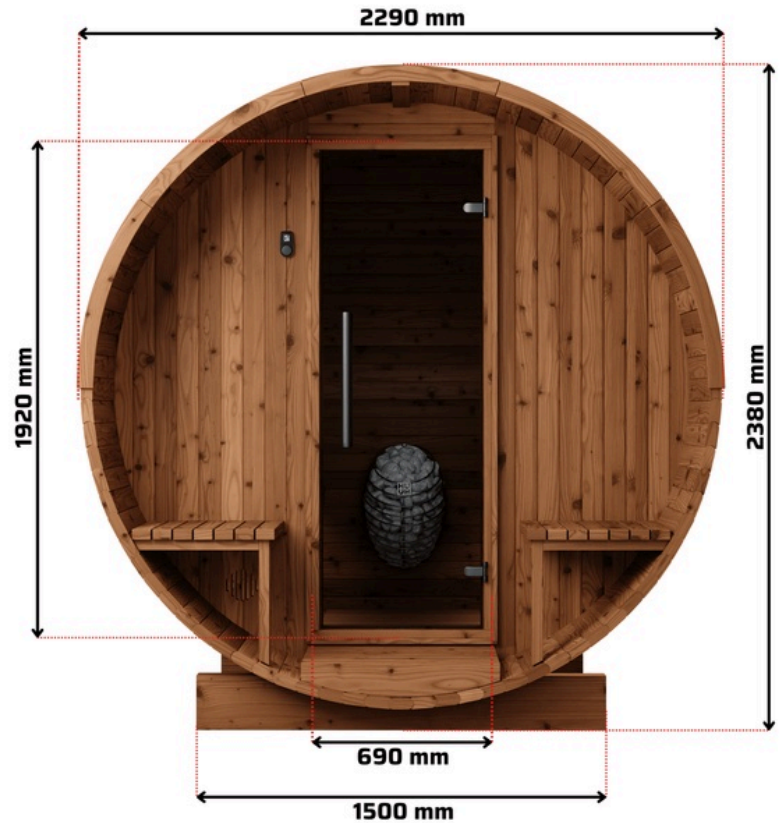

Thermory
BARREL

IGNITE

Halo Comfort 225

Black No Terrace

Halo Comfort 225 **Black No Terrace**

Features

8mm tempered glass door
Thermo Aspen floors
40mm thick Thermo Spruce walls
Panoramic half rear window

Free inclusions

Roof shingles
LED Wall Lights
Black exterior finish

Heater

*Heater and stones not included

Halo Comfort 225 dimensions

Dimensions

6.7m³ of sauna room

2275L x 2290Ø x 2380H

People Capacity

Comfortably fits 4 people

*Picture for dimensions only.

*Measurements on stencil instruction exclude decorative end plates. Halo Comfort 225 actual length is 2275mm.