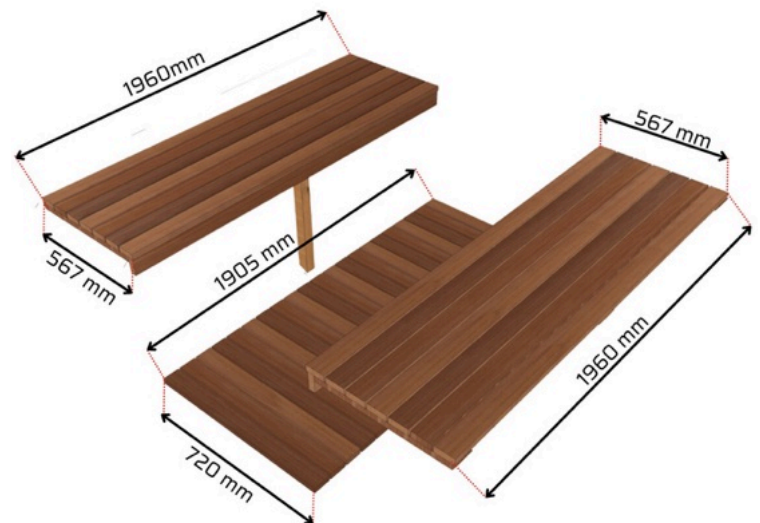

Roof shingles
LED Wall Lights
Black exterior finish

Heater

*Heater and stones not included

Halo Comfort 225 dimensions

Dimensions

6.7m³ of sauna room

2275L x 2290Ø x 2380H

People Capacity

Comfortably fits 4 people

*Picture for dimensions only.

*Measurements on stencil instruction exclude decorative end plates. Halo Comfort 225 actual length is 2275mm.