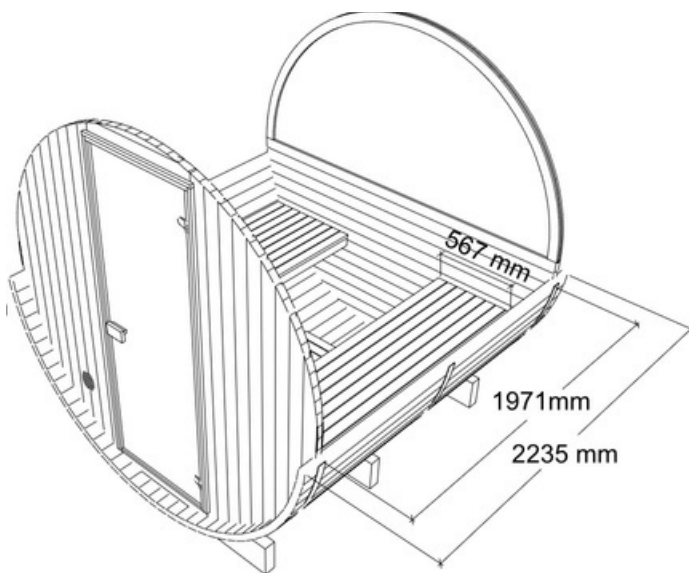

Roof shingles
LED Wall Lights
Black exterior finish

Heater

*Heater and stones not included

Halo Comfort 225 dimensions

Dimensions

6.7m³ of sauna room

2275L x 2290Ø x 2380H

People Capacity

Comfortably fits 4 people

*Picture for dimensions only.

*Measurements on stencil instruction exclude decorative end plates. Halo Comfort 225 actual length is 2275mm.