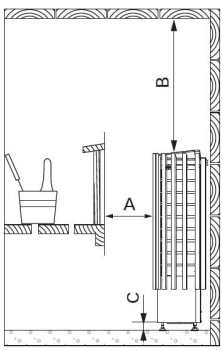

Advantages

- Corner-mounted, crown-like pillar heater
- Fits into a small space
- Plenty of visible stone surface
- Controlled by a separate control unit

Features

Main material : Steel

H x W x D : 1100.0 x 330.0 x 330.0 mm

Net weight (kg) : 15.5

Installation location : Wall

ID	GTIN	Output (kW)	Sauna room size min - max m3
HTRCE900400	6410082660230	9 kW	8.0-14.0

Related products

HPC1

HPC2

HPC3

HPC3L

HPC2L

Spare parts

Product	ID	Pcs
Heating element 3000W/230V	ZSE-259	3
Sensor with reset button 125 degr.	WX248	1
Heating element 3000W 230V	SPZSE-259	

Technical details

Technical data	Type / attribute	HTRCE900400
	Color	Stainless Steel
	Power output	9 kW
	Stone sizes	Ø5–10 cm
	Stone amount (kg)	50
Dimensions	Product width	330
	Product height	1100
	Product depth (mm)	330
	Net weight (kg)	15.5
	Gross weight	17.7
	Package width	390
	Package height	1110
	Package depth	390
Safety and installation dimensions	Safety distance front (non-combustible materials)	100
	Safety distance front (combustible materials)	100
	Safety distance side (non-combustible materials)	100
	safety distance to the side wall (combustible materials)	100
	Safety distance (Ceiling)	800
	Room min. height(depends on connections and therefore from output, star/delta)	1900
	Installation opening height	1900
	Installation opening width	430
	Installation opening depth	430

Technical images

	min. mm			
	A	B	C	D
TRC70E	100	800	20	430
TRC90E	100	800	20	430

Safety distances (all dimensions in millimeters)

Installing the sensor (all dimensions in millimeters)

Electrical connections