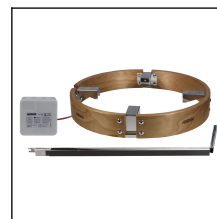

Advantages

- Corner-mounted, crown-like pillar heater
- Fits into a small space
- Plenty of visible stone surface
- Controlled by a separate control unit

Features

Main material : Steel

H x W x D : 1100.0 x 330.0 x 330.0 mm

Net weight (kg) : 15.5

Installation location : Wall

ID	GTIN	Output (kW)	Sauna room size min - max m3
HTRCE900400	6410082660230	9 kW	8.0-14.0

Related products

HPC1

HPC2

HPC3

HPC3L

HPC2L

Spare parts

Product	ID	Pcs
Heating element 3000W/230V	ZSE-259	3
Sensor with reset button 125 degr.	WX248	1
Heating element 3000W 230V	SPZSE-259	

Technical details

Technical data	Type / attribute	HTRCE900400
	Color	Stainless Steel
	Power output	9 kW
	Stone sizes	Ø5–10 cm
	Stone amount (kg)	50
Dimensions	Product width	330
	Product height	1100
	Product depth (mm)	330
	Net weight (kg)	15.5
	Gross weight	17.7
	Package width	390
	Package height	1110
	Package depth	390
Safety and installation dimensions	Safety distance front (non-combustible materials)	100
	Safety distance front (combustible materials)	100
	Safety distance side (non-combustible materials)	100
	safety distance to the side wall (combustible materials)	100
	Safety distance (Ceiling)	800
	Room min. height(depends on connections and therefore from output, star/delta)	1900
	Installation opening height	1900
	Installation opening width	430
	Installation opening depth	430