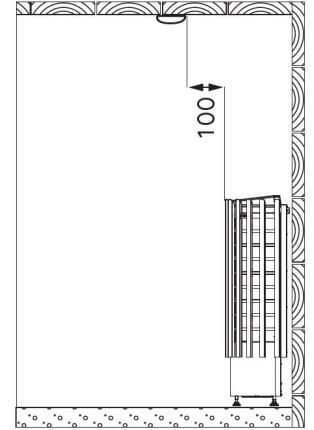

Advantages

- Corner-mounted, crown-like pillar heater
- Fits into a small space
- Plenty of visible stone surface
- Controlled by a separate control unit

Features

Main material : Steel

H x W x D : 1100.0 x 330.0 x 330.0 mm

Net weight (kg) : 15.5

Installation location : Wall

ID	GTIN	Output (kW)	Sauna room size min - max m3
HTRCE900400	6410082660230	9 kW	8.0-14.0

Related products

HPC1

HPC2

HPC3

HPC3L

HPC2L

Spare parts

Product	ID	Pcs
Heating element 3000W/230V	ZSE-259	3
Sensor with reset button 125 degr.	WX248	1
Heating element 3000W 230V	SPZSE-259	

Technical details

Technical data	Type / attribute	HTRCE900400
	Color	Stainless Steel
	Power output	9 kW
	Stone sizes	Ø5–10 cm
	Stone amount (kg)	50
Dimensions	Product width	330
	Product height	1100
	Product depth (mm)	330
	Net weight (kg)	15.5
	Gross weight	17.7
	Package width	390
	Package height	1110
	Package depth	390
Safety and installation dimensions	Safety distance front (non-combustible materials)	100
	Safety distance front (combustible materials)	100
	Safety distance side (non-combustible materials)	100
	safety distance to the side wall (combustible materials)	100
	Safety distance (Ceiling)	800
	Room min. height(depends on connections and therefore from output, star/delta)	1900
	Installation opening height	1900
	Installation opening width	430
	Installation opening depth	430

Technical images

	min. mm			
	A	B	C	D
TRC70E	100	800	20	430
TRC90E	100	800	20	430

Safety distances (all dimensions in millimeters)

Installing the sensor (all dimensions in millimeters)

Electrical connections