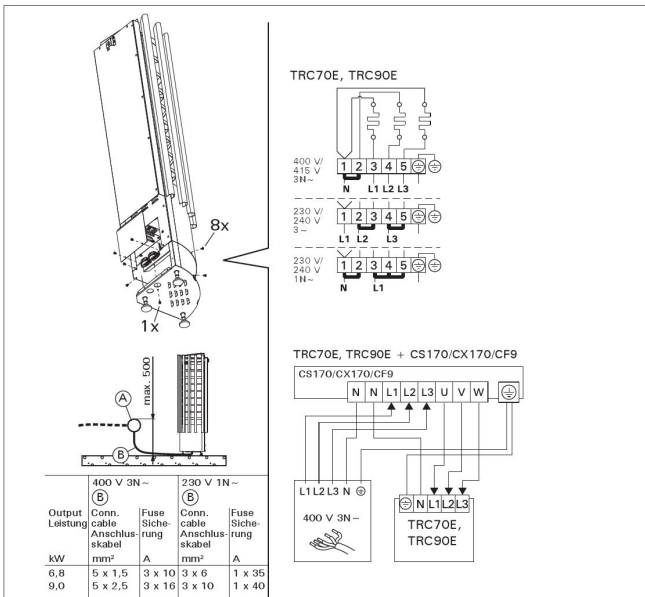

Advantages

- Corner-mounted, crown-like pillar heater
- Fits into a small space
- Plenty of visible stone surface
- Controlled by a separate control unit

Features

Main material : Steel

H x W x D : 1100.0 x 330.0 x 330.0 mm

Net weight (kg) : 15.5

Installation location : Wall

ID	GTIN	Output (kW)	Sauna room size min - max m3
HTRCE900400	6410082660230	9 kW	8.0-14.0

Related products

HPC1

HPC2

HPC3

HPC3L

HPC2L

Spare parts

Product	ID	Pcs
Heating element 3000W/230V	ZSE-259	3
Sensor with reset button 125 degr.	WX248	1
Heating element 3000W 230V	SPZSE-259	

Technical details

Technical data	Type / attribute	HTRCE900400
	Color	Stainless Steel
	Power output	9 kW
	Stone sizes	Ø5–10 cm
	Stone amount (kg)	50
Dimensions	Product width	330
	Product height	1100
	Product depth (mm)	330
	Net weight (kg)	15.5
	Gross weight	17.7
	Package width	390
	Package height	1110
	Package depth	390
Safety and installation dimensions	Safety distance front (non-combustible materials)	100
	Safety distance front (combustible materials)	100
	Safety distance side (non-combustible materials)	100
	safety distance to the side wall (combustible materials)	100
	Safety distance (Ceiling)	800
	Room min. height(depends on connections and therefore from output, star/delta)	1900
	Installation opening height	1900
	Installation opening width	430
	Installation opening depth	430

Technical images

	min. mm			
	A	B	C	D
TRC70E	100	800	20	430
TRC90E	100	800	20	430

Safety distances (all dimensions in millimeters)

Installing the sensor (all dimensions in millimeters)

Electrical connections