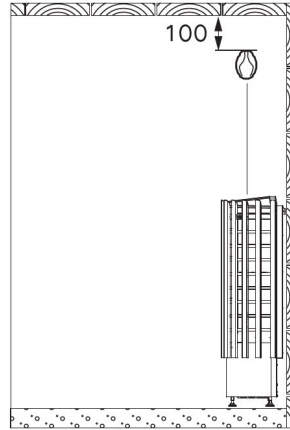

Advantages

- Corner-mounted, crown-like pillar heater
- Fits into a small space
- Plenty of visible stone surface
- Controlled by a separate control unit

Features

Main material : Steel

H x W x D : 1100.0 x 330.0 x 330.0 mm

Net weight (kg) : 15.5

Installation location : Wall

ID	GTIN	Output (kW)	Sauna room size min - max m3
HTRCE900400	6410082660230	9 kW	8.0-14.0

Related products

HPC1

HPC2

HPC3

HPC3L

HPC2L

Spare parts

Product	ID	Pcs
Heating element 3000W/230V	ZSE-259	3
Sensor with reset button 125 degr.	WX248	1
Heating element 3000W 230V	SPZSE-259	

Technical details

Technical data	Type / attribute	HTRCE900400
	Color	Stainless Steel
	Power output	9 kW
	Stone sizes	Ø5–10 cm
	Stone amount (kg)	50
Dimensions	Product width	330
	Product height	1100
	Product depth (mm)	330
	Net weight (kg)	15.5
	Gross weight	17.7
	Package width	390
	Package height	1110
	Package depth	390
Safety and installation dimensions	Safety distance front (non-combustible materials)	100
	Safety distance front (combustible materials)	100
	Safety distance side (non-combustible materials)	100
	safety distance to the side wall (combustible materials)	100
	Safety distance (Ceiling)	800
	Room min. height(depends on connections and therefore from output, star/delta)	1900
	Installation opening height	1900
	Installation opening width	430
	Installation opening depth	430

Technical images

	min. mm			
	A	B	C	D
TRC70E	100	800	20	430
TRC90E	100	800	20	430

Safety distances (all dimensions in millimeters)

Installing the sensor (all dimensions in millimeters)

Electrical connections