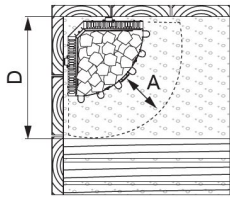

Net weight (kg) : 15.5

Installation location : Wall

ID	GTIN	Output (kW)	Sauna room size min - max m3
HTRCE900400	6410082660230	9 kW	8.0-14.0

Related products

HPC1

HPC2

HPC3

HPC3L

HPC2L

Spare parts

Product	ID	Pcs
Heating element 3000W/230V	ZSE-259	3
Sensor with reset button 125 degr.	WX248	1
Heating element 3000W 230V	SPZSE-259	

Technical details

Technical data	Type / attribute	HTRCE900400
	Color	Stainless Steel
	Power output	9 kW
	Stone sizes	Ø5–10 cm
	Stone amount (kg)	50
Dimensions	Product width	330
	Product height	1100
	Product depth (mm)	330
	Net weight (kg)	15.5
	Gross weight	17.7
	Package width	390
	Package height	1110
	Package depth	390
Safety and installation dimensions	Safety distance front (non-combustible materials)	100
	Safety distance front (combustible materials)	100
	Safety distance side (non-combustible materials)	100
	safety distance to the side wall (combustible materials)	100
	Safety distance (Ceiling)	800
	Room min. height(depends on connections and therefore from output, star/delta)	1900
	Installation opening height	1900
	Installation opening width	430
	Installation opening depth	430

Technical images

	min. mm			
	A	B	C	D
TRC70E	100	800	20	430
TRC90E	100	800	20	430

Safety distances (all dimensions in millimeters)

Installing the sensor (all dimensions in millimeters)

Electrical connections