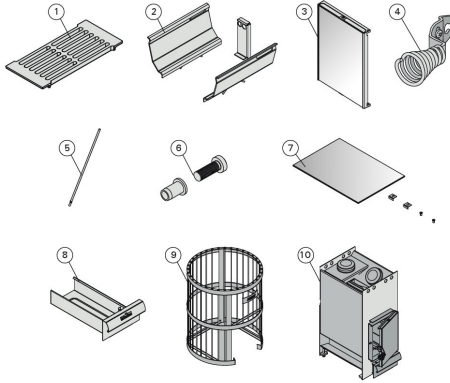

Technical images

EN

DE

4. SPARE PARTS

4. ERSATZTEILE

1	Firing grate	Feuerrost	ZKP-10
2	Combustion air channels, GreenFlame	Verbrennungsluftkanäle, GreenFlame	WX678
3	Big glass door	Große Glastür	WX673
4	Handle for big glass door	Griff für große Glastür	WX667
5	Axle pin for door, long	Achsbolzen für Tür, lang	WX675
6	Latch pin	Raststift	WX674
7	Glass 221x310 = fasteners	Glas 221 x 310 = Halterungen	WX676
8	Ash box with stop device	Aschkasten mit Anretervorrichtung	WX662
9	Legend 240 steel frame	Stahlrahmen für Legend 240	WX502
10	Spare stove body	Ersatz-Ofenkorpus	WX677