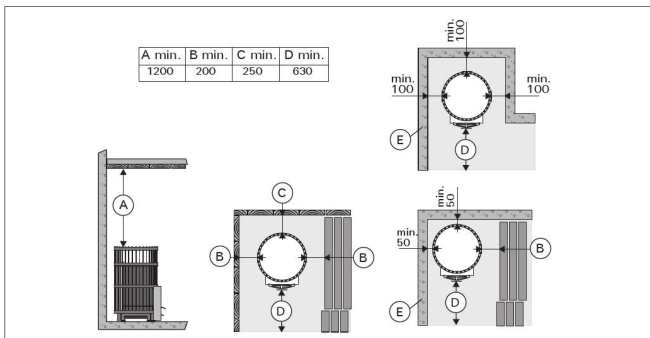

40

Safety distances (all dimensions in millimeters)