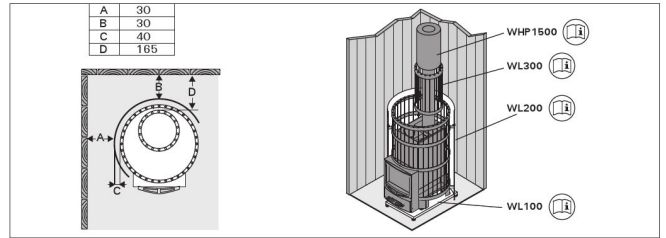

Technical images

EN

DE

4. SPARE PARTS

4. ERSATZTEILE

1	Firing grate	Feuerrost	ZKP-10
2	Combustion air channels, GreenFlame	Verbrennungsluftkanäle, GreenFlame	WX678
3	Big glass door	Große Glastür	WX673
4	Handle for big glass door	Griff für große Glastür	WX667
5	Axle pin for door, long	Achsbolzen für Tür, lang	WX675
6	Latch pin	Raststift	WX674
7	Glass 221x310 = fasteners	Glas 221 x 310 = Halterungen	WX676
8	Ash box with stop device	Aschkasten mit Anretervorrichtung	WX662
9	Legend 240 steel frame	Stahlrahmen für Legend 240	WX502
10	Spare stove body	Ersatz-Ofenkorpus	WX677

40