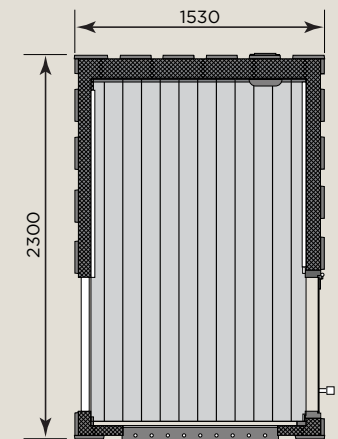

TECHNICAL DETAILS

Easy-to-install
to the
**LEGEND
SAUNA**

SHL3498

HARVIA LEGEND DRESSING ROOM

Features

- Black painted softwood plywood and waned softwood
- Smoke gray tempered heat glass window
- Harvia Legend glass door. Dressing room door can be locked only when the sauna is not in use. The lock prevents the door from opening in harsh weather and secures that children cannot enter the sauna without the presence of adults.
- Delivered assembled
- Easy-to-install to the Legend sauna
- Includes hanger with LED-lights and 1250 mm wide bench
- The roof of the sauna and dressing room is connected to be waterproof with U-shaped roof tin strip.

Dimensions

- Depth 1530 x width 2300 x height 2550 mm
- Window height 400 x width 900 mm
- Dressing room weight 800 kg

Interior surface material

- Softwood plywood and waned softwood

Outside materials

- Softwood plywood and waned softwood
- Ceiling beams 45 x 95 mm
- Insulation 30 mm Segmented Polyether Polyurethane (SPU)
- Roof material tin, thickness 187 mm
- Window material: Double-glazed glass (8 mm + 6 mm tempered glass), space between glasses 8 mm filled with Argon gas. The thickness of the element is 22 mm.

Includes hanger with
LED-lights