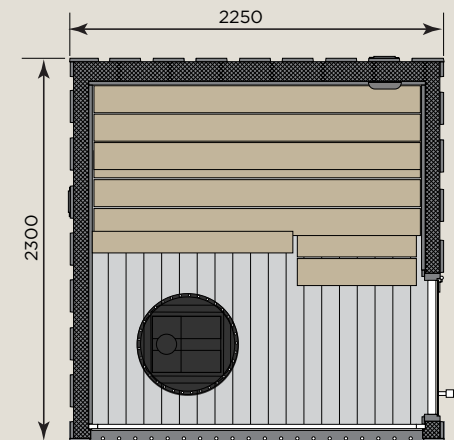

TECHNICAL DETAILS

HARVIA LEGEND SAUNA

Features

- Black painted softwood plywood and waned softwood
- Smoke gray tempered heat glass window
- Smoke gray glass door with magnetic lock. Sauna's door can be locked only when the sauna is not in use. The lock prevents the door from opening in harsh weather and secures that children cannot enter the sauna without the presence of adults.
- Delivered assembled (heater and chimney is installed on site)
- Number of persons: 4 to 6

Dimensions

- Depth 2300 x width 2250 x height 2550 mm
- Internal volume: 8,6 m³
- Window height 1840 x width 1950 mm
- Sauna weight 1100 kg (excl. heater & stones)

Interior surface material

- Softwood plywood and waned softwood

Outside materials

- Softwood plywood and waned softwood
- Ceiling beams 45 x 95 mm
- Wall thickness on sidewalls 122 mm & on back wall 137 mm
- Insulation 30 mm Segmented Polyether Polyurethane (SPU)
- Roof material: tin, thickness 187 mm
- Window material: Double-glazed glass (8 mm + 6 mm tempered glass), space between glasses 8 mm filled with Argon gas. The thickness of the element is 22 mm.

4-6 PERSONS